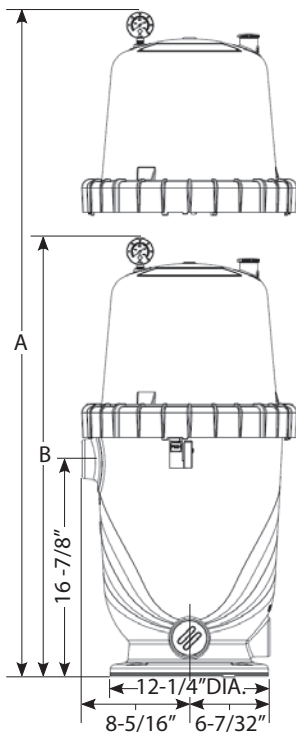

Cartridge Features

EZ-READ PRESSURE GAUGE FOR FAST ASSESSMENT

BRASS INSERT TO PREVENT CROSS-THREADING AND CRACKING

1/2 TURN, SECURE-N-LOCK SEAL FOR QUICK AND EASY ACCESS

CORROSION RESISTANT, REINFORCED THERMOPLASTIC TANK FOR DURABILITY THAT LASTS

MULTIPLE SIZES, TO CUSTOM FIT ANY APPLICATION

LARGE DRAIN PLUG, EASY PLUMB DESIGN FOR FAST INSTALLATION • 2" NPTF FITTINGS

UNIVERSALLY COMPATIBLE NPT SETUP
FOR HASSLE-FREE INSTALLATION AND REPAIRS
setting a new standard for the industry!

Dirt Never Had a Chance!

Set it and forget it!! Our APEX™ Series of environmentally friendly cartridge filters will provide maximum dirt and debris removal, with very little maintenance.

Model	Replacement Filter	"A" Min Service Clearance	"B" Filter Height	Sq. Ft.	Ship Wt.	Pallet Qty.
APF095PRO	62554-AQP1	38-1/4"	26-5/8"	95 sq. ft. / Short		
APF125PRO	62555-AQP1	38-1/4"	26-5/8"	125 sq. ft. / Short		
APF150PRO	62556-AQP1	38-1/4"	26-5/8"	150 sq. ft. / Short		
APF151PRO	62556-AQP2	45-1/2"	34"	150 sq. ft. / Tall		
APF200PRO	62557-AQP1	45-1/2"	34"	200 sq. ft. / Tall		
APF250PRO	62558-AQP1	45-1/2"	34"	250 sq. ft. / Tall		